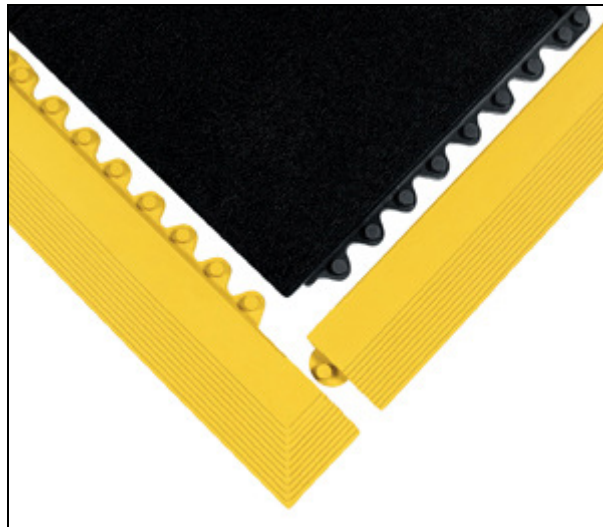

24/7 Solid Modular Anti-Fatigue Mats

24/7 Solid Mats provide superb comfort, resulting in enhanced employee productivity and ideal for use in large and non-rectangular areas and can even be customized. These comfort mats have a grease-resistant rubber construction, which provide added traction and durability.

General (All) Purpose is designed for heavy-use dry areas that are exposed to everyday dirt & debris.

CFR Formula is designed for heavy-use areas that are exposed to mineral oil-based cutting fluids.

NBR Formula is designed for heavy-use areas that are exposed to petroleum-based fluids and petrochemicals.

- Available with Gritworks, a carbide grit surface coating for enhanced traction, on the CFR and NBR formulas.
- Environmental Green Rating: 33% Recycled Content.
- These anti-fatigue mats are available with yellow borders for maximum safety awareness.
- 24/7 Anti-Fatigue Mats can be customized to virtually any configurations.