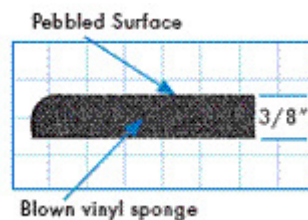

## Deluxe SoftStep Anti-Fatigue Mat

Soft Step is a dense vinyl sponge anti-fatigue mat and one of the most affordable anti-fatigue mats on the market. It provides a "soft step" to lessen fatigue.

- This mat is available in stock sizes or rolls that are easily cut to size.
- One of the most economical anti-fatigue mats
- Applicable in all dry work areas
- Yellow Border option available only in 3/8" thickness

### Standard Sizes (Approximate)

Size	Qty. 1	Qty. 2-10	Qty. 11-25	Qty. 26+
3/8" 2' x 3'	\$20.81	\$19.88	\$19.66	\$19.54
3/8" 2' x 5'	\$38.00	\$37.50	\$36.80	\$35.50
3/8" 3' x 4'	\$45.60	\$45.00	\$44.16	\$42.60
3/8" 3' x 5'	\$51.80	\$49.88	\$47.91	\$45.12
3/8" 3' x 6'	\$68.40	\$67.50	\$66.24	\$63.90
3/8" 3' x 8'	\$91.20	\$90.00	\$88.32	\$85.20
3/8" 3' x 10'	\$114.00	\$112.50	\$110.40	\$106.50
3/8" 3' x 12'	\$123.60	\$121.55	\$119.41	\$117.62
3/8" 4' x 6'	\$91.20	\$90.00	\$88.32	\$85.20
3/8" 4' x 8'	\$121.60	\$120.00	\$117.76	\$113.60
3/8" 4' x 10'	\$152.00	\$150.00	\$147.20	\$142.00
3/8" 4' x 12'	\$182.40	\$180.00	\$176.64	\$113.60
5/8" 2' x 3'	\$30.60	\$28.99	\$27.55	\$25.05
5/8" 2' x 5'	\$54.00	\$53.30	\$52.10	\$51.10
5/8" 3' x 4'	\$64.80	\$63.96	\$62.52	\$61.32
5/8" 3' x 5'	\$77.10	\$75.44	\$73.04	\$71.50
5/8" 3' x 6'	\$97.20	\$95.94	\$93.78	\$91.98
5/8" 3' x 8'	\$129.60	\$127.92	\$125.04	\$122.64
5/8" 3' x 10'	\$162.00	\$159.90	\$156.30	\$153.30
5/8" 3' x 12'	\$194.40	\$191.88	\$187.56	\$183.96
5/8" 4' x 6'	\$129.60	\$127.92	\$125.04	\$122.64
5/8" 4' x 8'	\$172.80	\$170.56	\$166.72	\$163.52
5/8" 4' x 10'	\$216.00	\$213.20	\$208.40	\$204.40
5/8" 4' x 12'	\$259.20	\$255.84	\$250.08	\$245.28