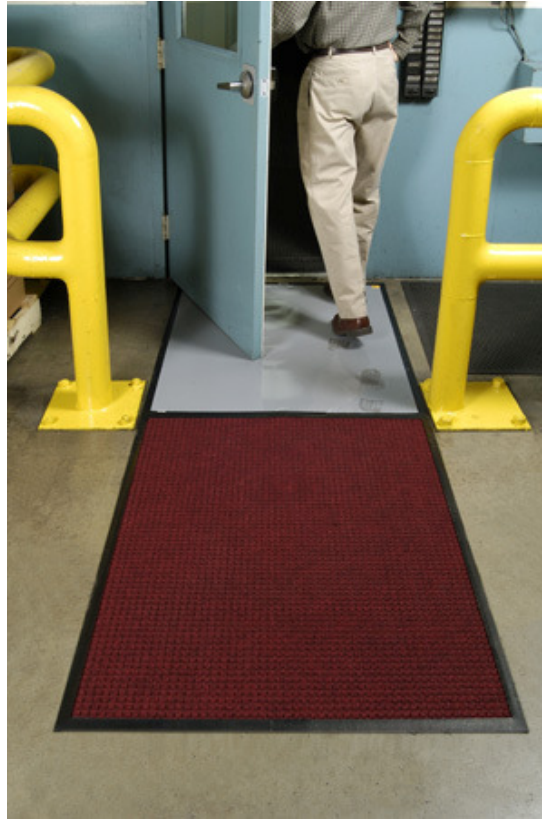

Carpeted Clean Room Sticky Mats

Carpeted clean room mats are sticky mats that trap impurities such as dirt, dust and debris in areas that require environments free of foreign substances. These clean room sticky mats feature a polypropylene fabric entrance mat to remove large amounts of dirt and debris and a tacky surface which pulls dust and smaller particles off shoe soles before they can contaminate a "clean room."

- Each mat contains 1 (or 4) pads with 60 layers per pad for a total of 60 (or 240) layers per case.
- Once the top film is contaminated, simply pull off and discard.
- Clean room sticky mats offer economical dirt control for low-profile carpet, tile or concrete surfaces.
- These clean room mats are ideal for hospital and laboratory use.
- Tacky polyethylene surface; 1/8" thick.