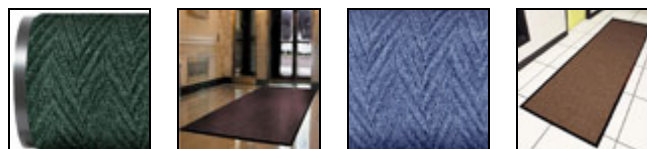

Chevron Entrance Mats

Chevron Entrance Mats have a very popular surface design. These floor mats feature a multi-directional raised rib pattern which works hard to brush debris from shoes regardless of traffic flow.

- 100% vinyl backed and bordered floor mat helps to reduce mat movement.
- Dirt, debris and moisture gets trapped in the trenches and off the floors.
- Entrance mat is best used in moderate traffic, indoor locations.
- Easy to clean floor mat by vacuuming, extraction or hosing down and hanging dry.