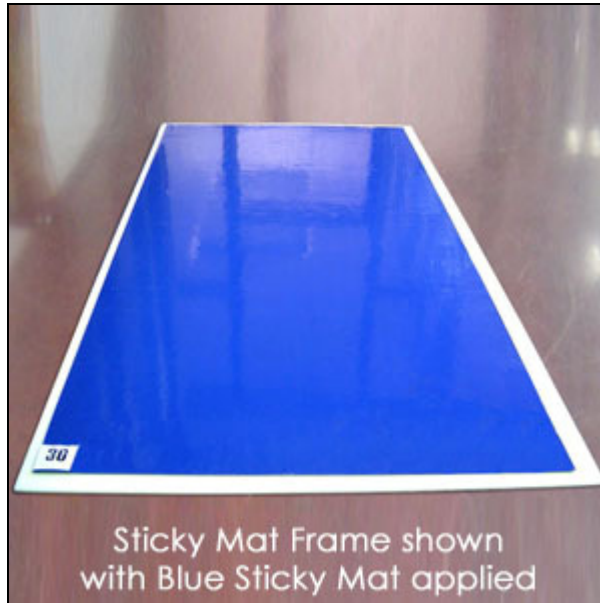

Clean Room Sticky Mat Frames

A Clean Room Sticky Mat Frame is a low profile, flat base which is constructed of a rigid PVC and designed to hold sticky mats in place on a variety of flooring surfaces while allowing the sticky mats to be moved to different locations (and thus allowing a sticky mat pad to be used multiple areas without adhering the pad to the floor itself). A frame is necessary when each 30 sheet pad will not be completely used in one location.

- Frames are often used when only a couple of individual sticky mat sheets are needed at a specific location before moving to another area.
- Sticky Mat Frames have a tacky, non-slip feature on the bottom that keeps the frame firmly in place no matter the type of floor the frame is on.
- Our 24" x 36" frame is also available with one 30-sheet sticky mat pad. The sticky mat themselves trap dust and dirt. The sticky mat's surface is tacky to remove impurities from shoe surfaces before they can contaminate the area. Once the top layer is dirty, simply remove and discard.
- Clean room mats and frames are ideal for hospitals, laboratories and construction zones as well as for residential use.