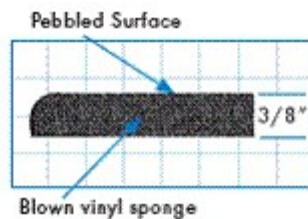

Deluxe SoftStep Anti-Fatigue Mat

Soft Step is a dense vinyl sponge anti-fatigue mat and one of the most affordable anti-fatigue mats on the market. It provides a “soft step” to lessen fatigue.

- This mat is available in stock sizes or rolls that are easily cut to size.
- One of the most economical anti-fatigue mats.
- Applicable in all dry work areas.
- Yellow Borders are available in both thicknesses.

Item No: FSS

Standard Sizes (Approximate)

Size	Qty. 1	Qty. 2-10	Qty. 11-25	Qty. 26+
3/8" Thick - 2' x 3'	\$20.81	\$19.88	\$19.66	\$19.54
3/8" Thick - 2' x 5'	\$38.00	\$37.50	\$36.80	\$35.50
3/8" Thick - 3' x 4'	\$45.60	\$45.00	\$44.16	\$42.60
3/8" Thick - 3' x 5'	\$51.80	\$49.88	\$47.91	\$45.12
3/8" Thick - 3' x 6'	\$68.40	\$67.50	\$66.24	\$63.90
3/8" Thick - 3' x 8'	\$91.20	\$90.00	\$88.32	\$85.20
3/8" Thick - 3' x 10'	\$114.00	\$112.50	\$110.40	\$106.50
3/8" Thick - 3' x 12'	\$123.60	\$121.55	\$119.41	\$117.62
3/8" Thick - 4' x 6'	\$91.20	\$90.00	\$88.32	\$85.20
3/8" Thick - 4' x 8'	\$121.60	\$120.00	\$117.76	\$113.60
3/8" Thick - 4' x 10'	\$152.00	\$150.00	\$147.20	\$142.00
3/8" Thick - 4' x 12'	\$182.40	\$180.00	\$176.64	\$113.60
5/8" Thick - 2' x 3'	\$30.60	\$28.99	\$27.55	\$25.05
5/8" Thick - 2' x 5'	\$54.00	\$53.30	\$52.10	\$51.10
5/8" Thick - 3' x 4'	\$64.80	\$63.96	\$62.52	\$61.32
5/8" Thick - 3' x 5'	\$77.10	\$75.44	\$73.04	\$71.50
5/8" Thick - 3' x 6'	\$97.20	\$95.94	\$93.78	\$91.98
5/8" Thick - 3' x 8'	\$129.60	\$127.92	\$125.04	\$122.64
5/8" Thick - 3' x 10'	\$162.00	\$159.90	\$156.30	\$153.30
5/8" Thick - 3' x 12'	\$194.40	\$191.88	\$187.56	\$183.96
5/8" Thick - 4' x 6'	\$129.60	\$127.92	\$125.04	\$122.64
5/8" Thick - 4' x 8'	\$172.80	\$170.56	\$166.72	\$163.52
5/8" Thick - 4' x 10'	\$216.00	\$213.20	\$208.40	\$204.40
5/8" Thick - 4' x 12'	\$259.20	\$255.84	\$250.08	\$245.28