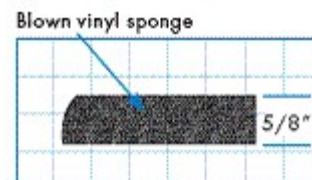

Deluxe SoftStep Anti-Fatigue Mat

Soft Step is a dense vinyl sponge anti-fatigue mat and one of the most affordable anti-fatigue mats on the market. It provides a “soft step” to lessen fatigue.

- This mat is available in stock sizes or rolls that are easily cut to size.
- One of the most economical anti-fatigue mats.
- Applicable in all dry work areas.
- Yellow Borders are available in both thicknesses.

Item No: FSS

Standard Sizes (Approximate)

Size	Qty. 1	Qty. 2-10	Qty. 11-25	Qty. 26+
3/8" Thick - 2' x 3'	\$20.81	\$19.88	\$19.66	\$19.54
3/8" Thick - 2' x 5'	\$38.00	\$37.50	\$36.80	\$35.50
3/8" Thick - 3' x 4'	\$45.60	\$45.00	\$44.16	\$42.60
3/8" Thick - 3' x 5'	\$51.80	\$49.88	\$47.91	\$45.12
3/8" Thick - 3' x 6'	\$68.40	\$67.50	\$66.24	\$63.90
3/8" Thick - 3' x 8'	\$91.20	\$90.00	\$88.32	\$85.20
3/8" Thick - 3' x 10'	\$114.00	\$112.50	\$110.40	\$106.50
3/8" Thick - 3' x 12'	\$123.60	\$121.55	\$119.41	\$117.62
3/8" Thick - 4' x 6'	\$91.20	\$90.00	\$88.32	\$85.20
3/8" Thick - 4' x 8'	\$121.60	\$120.00	\$117.76	\$113.60
3/8" Thick - 4' x 10'	\$152.00	\$150.00	\$147.20	\$142.00
3/8" Thick - 4' x 12'	\$182.40	\$180.00	\$176.64	\$113.60
5/8" Thick - 2' x 3'	\$30.60	\$28.99	\$27.55	\$25.05
5/8" Thick - 2' x 5'	\$54.00	\$53.30	\$52.10	\$51.10
5/8" Thick - 3' x 4'	\$64.80	\$63.96	\$62.52	\$61.32
5/8" Thick - 3' x 5'	\$77.10	\$75.44	\$73.04	\$71.50
5/8" Thick - 3' x 6'	\$97.20	\$95.94	\$93.78	\$91.98
5/8" Thick - 3' x 8'	\$129.60	\$127.92	\$125.04	\$122.64
5/8" Thick - 3' x 10'	\$162.00	\$159.90	\$156.30	\$153.30
5/8" Thick - 3' x 12'	\$194.40	\$191.88	\$187.56	\$183.96
5/8" Thick - 4' x 6'	\$129.60	\$127.92	\$125.04	\$122.64
5/8" Thick - 4' x 8'	\$172.80	\$170.56	\$166.72	\$163.52
5/8" Thick - 4' x 10'	\$216.00	\$213.20	\$208.40	\$204.40
5/8" Thick - 4' x 12'	\$259.20	\$255.84	\$250.08	\$245.28