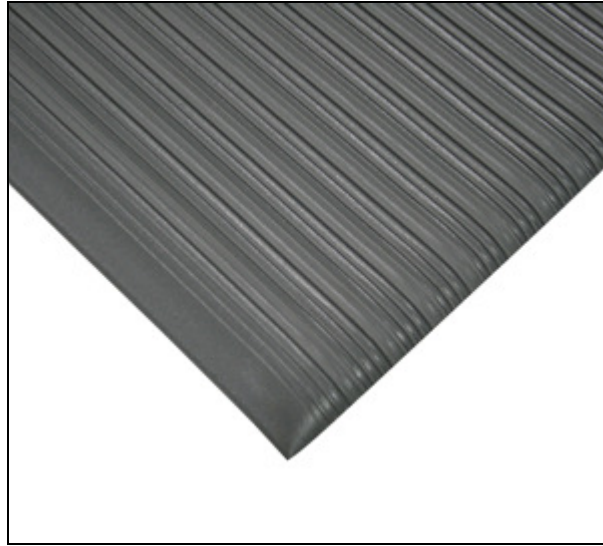

Deluxe TufSponge Anti-Fatigue Mat

Deluxe TufSponge Anti-Fatigue Mats are the best choice for practical and economical comfort. This blown-vinyl sponge is ergonomically designed to reduce floor hardness by up to 50%.

- Available as both workstation mats and as rolls, TufSponge Mats can easily be cut to "custom" fit your work areas.
- Offered in two thickness and three color options, Tuf Sponge Anti-Fatigue Mats are a very versatile choice.
- Designed to prevent fatigue without emptying your wallet, Deluxe Tuf Sponge Mats are exceptionally comfortable and can easily be cut to fit work areas. This thicker and softer formulation will really make your employees say "Wow!"

Item No: FDLXTSAFM

Standard Sizes (Approximate)

Size	Qty. 1	Qty. 2-10	Qty. 11-25	Qty. 26+
3/8" 2' x 3'	\$20.81	\$19.88	\$19.66	\$19.54
3/8" 2' x 5'	\$38.00	\$37.50	\$36.80	\$35.50
3/8" 3' x 4'	\$45.60	\$45.00	\$44.16	\$42.60
3/8" 3' x 5'	\$51.80	\$49.88	\$47.91	\$45.12
3/8" 3' x 6'	\$68.40	\$67.50	\$66.24	\$63.90
3/8" 3' x 8'	\$91.20	\$90.00	\$88.32	\$85.20
3/8" 3' x 10'	\$114.00	\$112.50	\$110.40	\$106.50
3/8" 3' x 12'	\$123.60	\$121.55	\$119.41	\$117.62
3/8" 4' x 6'	\$91.20	\$90.00	\$88.32	\$85.20
3/8" 4' x 8'	\$121.60	\$120.00	\$117.76	\$113.60
3/8" 4' x 10'	\$152.00	\$150.00	\$147.20	\$142.00
3/8" 4' x 12'	\$182.40	\$180.00	\$176.64	\$113.60
5/8" 2' x 3'	\$30.60	\$28.99	\$27.55	\$25.05
5/8" 2' x 5'	\$54.00	\$53.30	\$52.10	\$51.10
5/8" 3' x 4'	\$64.80	\$63.96	\$62.52	\$61.32
5/8" 3' x 5'	\$77.10	\$75.44	\$73.04	\$71.50
5/8" 3' x 6'	\$97.20	\$95.94	\$93.78	\$91.98
5/8" 3' x 8'	\$129.60	\$127.92	\$125.04	\$122.64
5/8" 3' x 10'	\$162.00	\$159.90	\$156.30	\$153.30
5/8" 3' x 12'	\$194.40	\$191.88	\$187.56	\$183.96
5/8" 4' x 6'	\$129.60	\$127.92	\$125.04	\$122.64
5/8" 4' x 8'	\$172.80	\$170.56	\$166.72	\$163.52
5/8" 4' x 10'	\$216.00	\$213.20	\$208.40	\$204.40
5/8" 4' x 12'	\$259.20	\$255.84	\$250.08	\$245.28

Standard Colors

Black

Grey

Black w/ Yellow Border