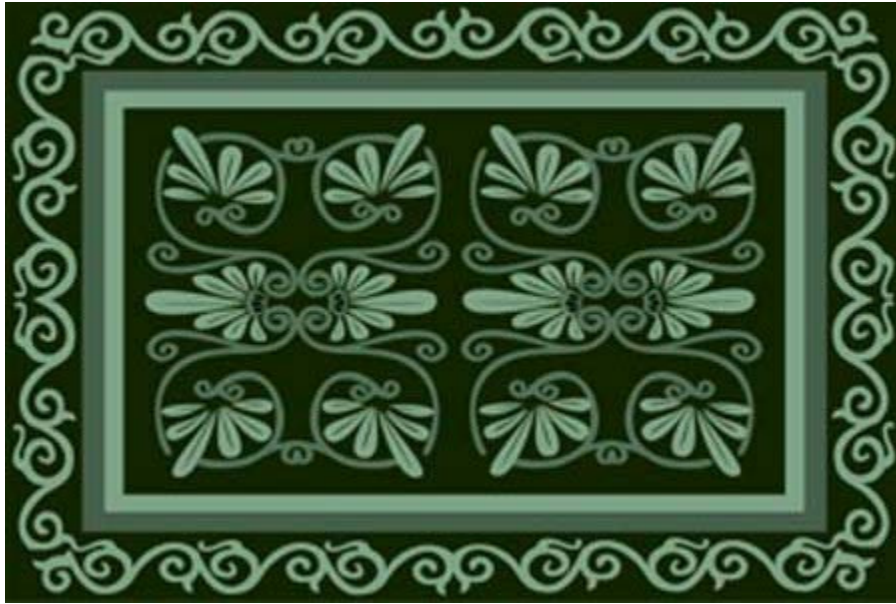

## Designer Avalon Mats

Designer Avalon mats combine the classic look of an upscale Contemporary rug with the function and durability of a high performance entrance mat.

Use these designer floor mats just like any traditional floor mat in: upscale entrances, reception areas, offices, hotels, office building lobbies, and any other indoor location with heavy foot traffic needing floor mat protection.

These designer mats are sure to bring added decoration in any location.

- 24oz of twisted nylon fiber / square yard; 3/8" thick.
- Heavy-duty, slip-resistant rubber backing

Item No: OAD