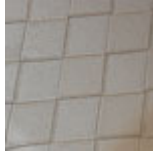

### Standard Sizes (Approximate)

Size	Qty. 1	Qty. 2-10	Qty. 11-25	Qty. 26+
2' x 3'	\$77.00	\$75.00	\$73.00	\$71.00
2' x 6'	\$154.00	\$152.00	\$150.00	\$148.00
3' x 5'	\$192.00	\$190.00	\$188.00	\$186.00

### Standard Colors

Black Hand

Brown Streetcorner

Sterling Finish

Footloose

Navy Cavalier