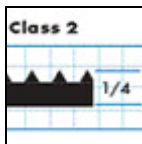

Diamond Plate Switchboard / Non-Conductive Mats

Diamond-Plate Switchboard Mats are the newest version of high-performance non-conductive matting.

- Designed to protect personnel in areas with dangerous high-voltage equipment, these 1/4" thick non-conductive floor mats can insulate against as much as 30,000 volts of electricity.
- The unique diamond-embossed surface is easy to clean and does not collect dirt or contaminants.
- Diamond-Plate Switchboard matting conforms to ANSI/ASTM D-178-01 Type 2, Class II.

Item No: SDP

Standard Sizes (Approximate)

Size	Qty. 1	Qty. 2-10	Qty. 11-25	Qty. 26+
2' x 3'	\$43.68	\$43.14	\$42.66	\$42.06
2' x 5'	\$86.40	\$85.50	\$84.40	\$83.80
2' x 8'	\$138.24	\$136.80	\$135.04	\$134.08
2' x 10'	\$172.80	\$171.00	\$168.80	\$167.60
2' x 12'	\$172.20	\$170.04	\$168.24	\$166.60
2' x 15'	\$216.60	\$214.32	\$212.20	\$209.96
2' x 20'	\$288.72	\$285.52	\$283.32	\$281.12
2' x 75'	\$995.88	\$986.75	\$984.65	\$979.99
3' x 4'	\$78.24	\$77.28	\$75.96	\$74.52
3' x 5'	\$97.80	\$96.60	\$94.95	\$93.15
3' x 8'	\$156.48	\$154.56	\$151.92	\$149.04
3' x 10'	\$195.60	\$193.20	\$189.90	\$186.30
3' x 12'	\$228.52	\$225.32	\$222.80	\$220.44
3' x 16'	\$308.80	\$305.52	\$302.72	\$299.52
3' x 20'	\$388.44	\$384.40	\$380.92	\$376.64
3' x 75'	\$1,318.00	\$1,314.44	\$1,301.56	\$1,289.99
4' x 4'	\$138.24	\$137.28	\$135.84	\$134.08
4' x 6'	\$207.36	\$205.92	\$203.76	\$201.12
4' x 8'	\$276.48	\$274.56	\$271.68	\$268.16
4' x 10'	\$345.60	\$343.20	\$339.60	\$335.20
4' x 12'	\$412.20	\$408.84	\$404.32	\$399.96
4' x 16'	\$548.56	\$543.32	\$538.92	\$534.40
4' x 20'	\$684.32	\$678.52	\$672.24	\$665.48
4' x 75'	\$2,358.00	\$2,351.55	\$2,344.93	\$2,337.40