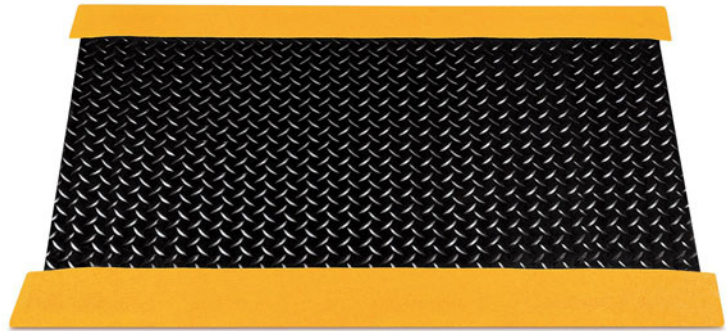

## GripSafe Reflective Tape

GripSafe Reflective Tape helps hold mats in place on a variety of hard surfaces while providing a visible line of demarcation for safety and traffic.

- This reflective tape holds mats in place on hard floors including concrete, terrazzo, marble, tile, vinyl and even asphalt surfaces.
- High-visibility, OSHA approved yellow color.
- Available 4" Wide x 45' Long.
- Use indoors and outside to hold rubber and vinyl mats firmly in place.
- GripSafe Tape highlights work areas and pathways.