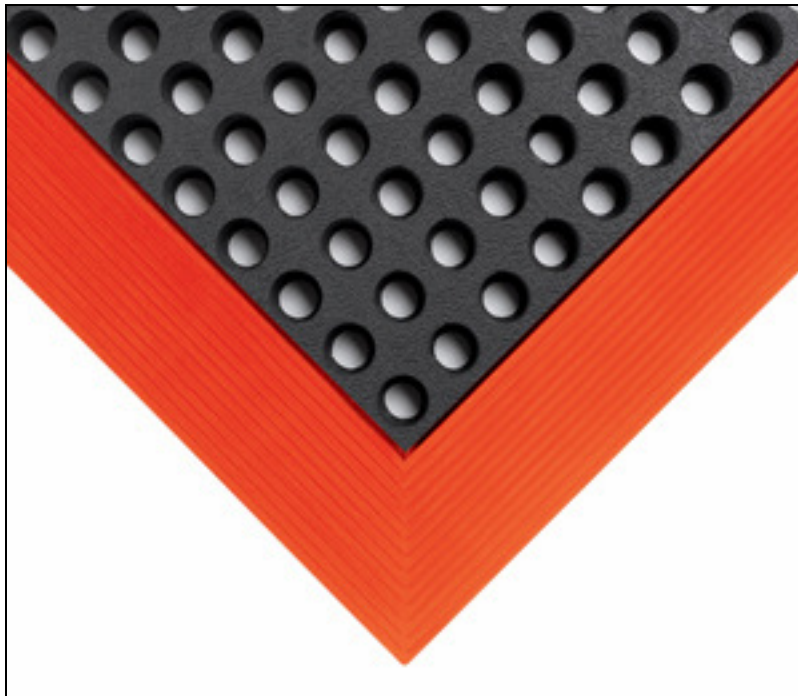

Industrial WorkSafe Anti-Fatigue Mats

This extra thick, extra comfortable, extra safe, high performance, wet area, ergonomic mat has bright, molded-in safety borders. It's formulated in a CFR (mineral oil cutting fluid resistant) compound that resists many other industrial chemicals and fluids.

- The smooth, clean drainage holes and underside knobs allow water, debris and shavings to flow through and under the mat.
- This anti-fatigue mat has a textured surface for extra traction in wet areas.
- Available in stock sizes for individual workstations; 3/4" thickness.
- Color: Black with Orange (BOR), Black with Yellow (BYL).