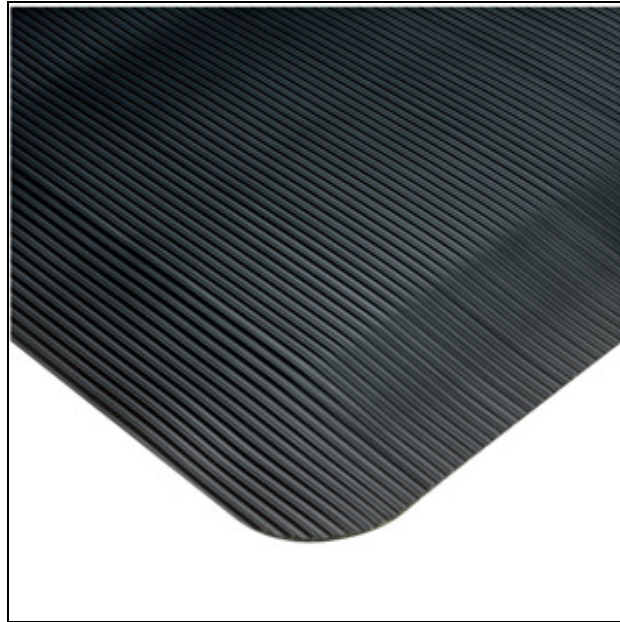

Kleensweep Runner Mats

The Kleensweep runner mat is just that; a vinyl runner that is both comfortable and easy to clean.

The semi-circular ribs are spaced farther apart than on a typical runner mat; this allows for easier sweeping and mopping.

At 1/8", this floor mat is best suited for moderate traffic areas which are routinely maintained. Common locations for the Kleensweep runner mat include interior hallways, electronic/data centers and wait lines.

- Applied where traction and cleaning are more important than added comfort.
- 100% vinyl floor mats
- 1/8" thick up to 105' long
- NOTE: Although labeled "Custom Configuration," all prices are based on "Standard Size Configurations."