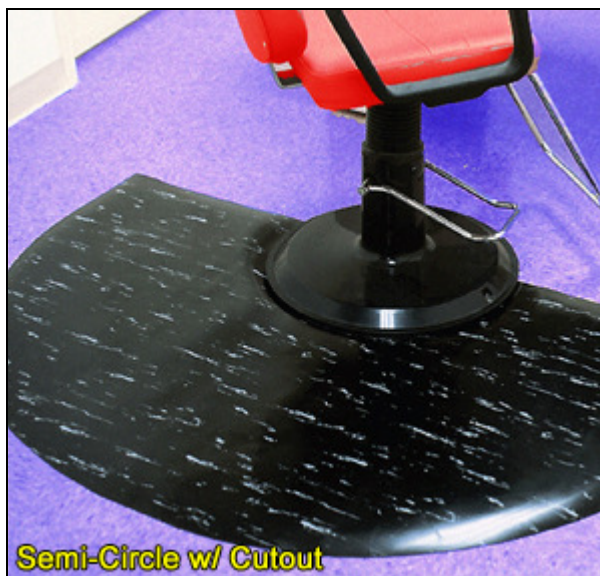

Marbleized Salon Mats

Marbleized Salon Mats display the timeless, tile top floor mat look, which coordinates with almost any environment and helps to hide, dirt, dyes and footprints.

Marbleized mats offer exceptional comfort and style with 8 different vinyl surface colors to choose from and a long-lasting, comfortable foam base to provide anti-fatigue relief and reduce stress on the back, neck, legs, knees and feet.

These salon floor mats are all stain, chemical and puncture resistant and also allow hairs to easily be swept away due to the non-stick surface.

These salon comfort mats are available in our standard 1/2" thickness and the extra comfortable 7/8" thickness.