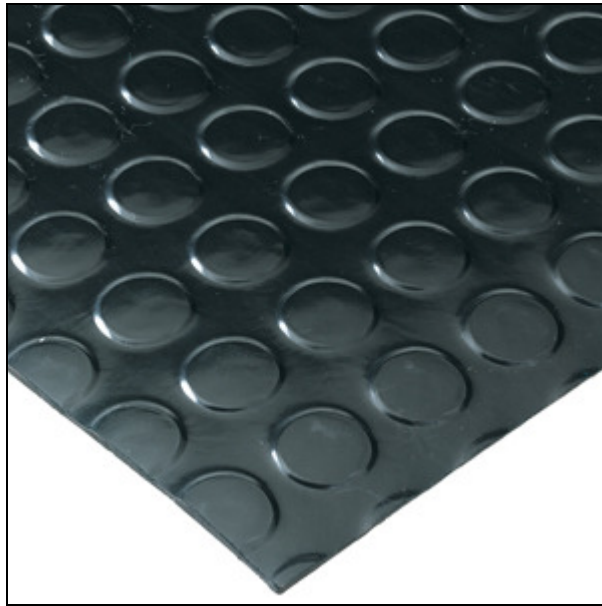

Radial Runner Mats

The Radial Runner Mat provides a retro feel and a safe walkway. The raised circular pattern offer maximum traction and minimal wear.

This vinyl mat is best suited for heavily traveled commercial areas.

- Ultimate slip and wear resistance
- Superior tensile strength to withstand excessive weights prevents stretching or flattening
- 100% vinyl floor mats
- 1/8" thickness and up to 50' long.
- NOTE: Although labeled "Custom Configuration," all prices are based on "Standard Size Configurations."

Item No: VRR

Custom Sizes - Per Sq. Ft. (Approximate)

Size	Qty. 1	Qty. 2-10	Qty. 11-25	Qty. 26+
3' Wide	\$8.48	\$8.40	\$8.36	\$8.31
4' Wide	\$8.48	\$8.40	\$8.36	\$8.31

Standard Colors

Black

Gray