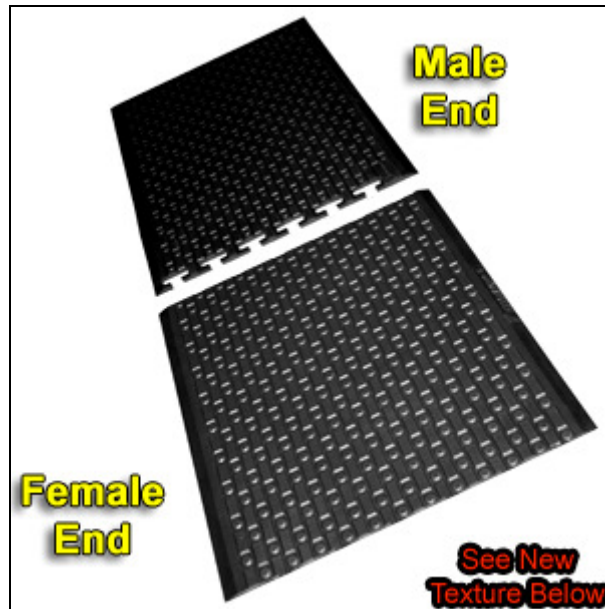

Rejuvenator Anti-Fatigue Mats: Linkable

Click any image to Enlarge

Rejuvenator is 100% urethane, an incredibly premium sponge compound that's more resilient than any other anti-fatigue mat. Rejuvenator is named for its ability to keep standing workers energized and comfortable.

- Urethane compound is totally crush resistant and offers exceptional chemical resistance compared to rubber & vinyl.
- Virtually indestructible, Rejuvenator consists of a closed-cell urethane sponge totally encapsulated by a dense, 1/8" thick, urethane skin. This exterior skin provides outstanding abrasion resistance in high use areas and gives the mat an overall thickness of 5/8".
- The underside of the mat is textured urethane that grips hard, smooth floors, and prevents mat movement.
- **NOTE:** Male Ends have 3 finished sides and 1 side with interlocking teeth. Centers have 1 side which accepts the interlocking teeth, 2 finished sides and 1 side with teeth. Female Ends have 3 finished sides and 1 side which accepts teeth. **CLICK** on the right-most small image for more information.

Item No: FRJ.LK

Standard Sizes (Approximate)

Size	Qty. 1	Qty. 2-10	Qty. 11-25	Qty. 26+
2' x 5' Male End	\$193.16	\$189.96	\$187.72	\$185.52
2' x 5' Center	\$193.16	\$189.96	\$187.72	\$185.52
2' x 5' Female End	\$193.16	\$189.96	\$187.72	\$185.52
3' x 5' Male End	\$266.48	\$263.32	\$261.20	\$259.16
3' x 5' Center	\$266.48	\$263.32	\$261.20	\$259.16
3' x 5' Female End	\$266.48	\$263.32	\$261.20	\$259.16

Standard Colors

Black