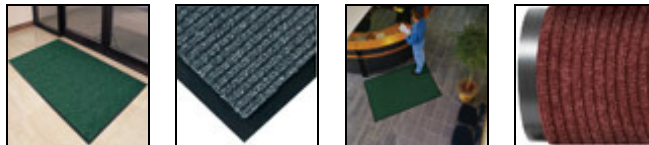

Ribbed Entrance Mats

Ribbed Entrance Mats offer a very popular floor mat design that features high-low ridges that run the length of the mat. These ridges provide for great scraping action to facilitate cleaning shoes. Dirt and debris stay in the trenches and off your floors.

- Vinyl backing and borders on these entrance mats help reduce mat movement.
- The unique ridged design enhances the entrance mat's appearance, traps dirt, and promotes a safe non-slip surface.
- Easy to keep clean by sweeping, vacuuming or hosing down.
- Use these floor mats as entrance mats or as long runner mats.
- Ribbed Entrance Mats are ideal for moderate-traffic, indoor areas.