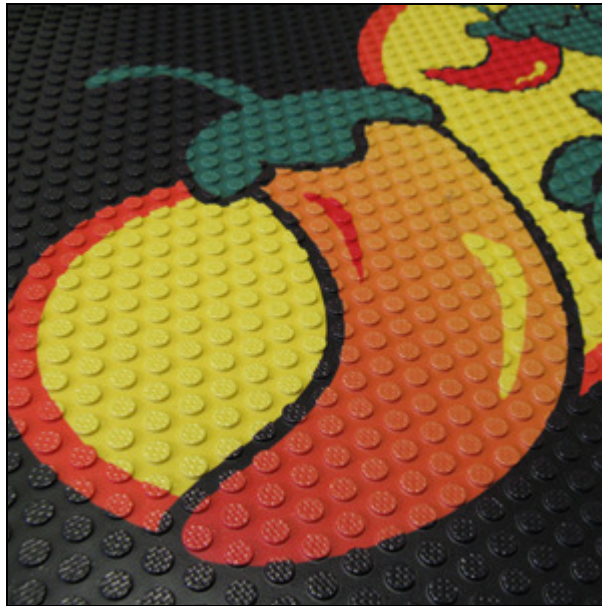

## Rubber Scraper Logo Mats

Rubber Scraper Logo Mats are 100% slip resistant rubber logo mats. Your logo is created from alternate color rubber sections, and when bonded together, create a beautiful masterpiece. These logo mats feature containment borders, which protect your floors by trapping dirt, oil and water.

- 100% nitrile rubber construction
- Slip-resistant even when wet
- Perfect logo mat for use both indoors and outdoors
- Bi-level construction scrapes off dirt and oil and traps water within logo mat containment border
- Easy to clean, simply hose off and dry

**Primary Colors (Used to make full color pallet)**

Black

Dark Grey

Silver

Chocolate

Dark Gold

Suede

Purple