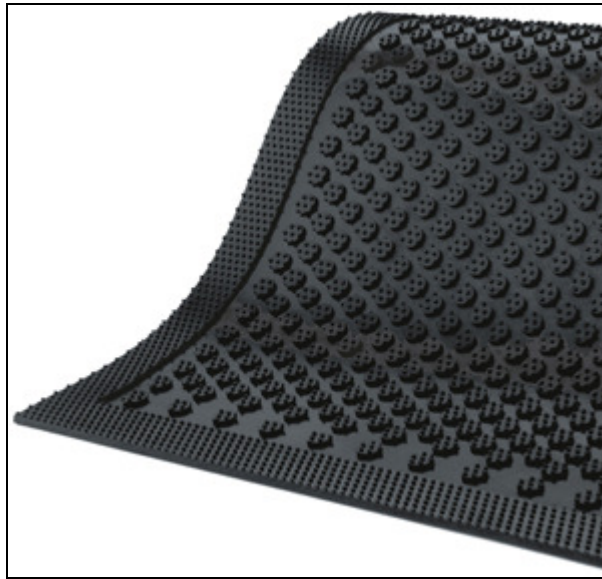

Safety Scrape Rubber Mats

Safety Scrape Rubber Mats are all rubber mats which aggressively remove dirt and debris from shoes. Their state-of-the-art grip pattern also provides extra traction even when wet.

- Nitrile Rubber Construction for oil and chemical resistance.
- Surface pattern scrapes away dirt and other particles.
- Available with cleated backing increases grip to floor to prevent sliding.
- Comes in four different OSHA approved colored borders.
- Deemed slip resistant by the National Floor Safety Institute.

Item No: ESFTSCR

Standard Sizes (Approximate)

Size	Qty. 1	Qty. 2-10	Qty. 11-25	Qty. 26+
2' x 3' Black Border	\$29.44	\$25.69	\$21.94	\$18.19
2' x 3' Color Border	\$32.52	\$28.77	\$25.02	\$21.27
3' x 5' Black Border	\$73.80	\$70.05	\$66.30	\$62.55
3' x 5' Color Border	\$81.34	\$77.59	\$73.84	\$70.09
3' x 10' Black Border	\$147.18	\$143.43	\$139.68	\$135.93
3' x 10' Color Border	\$162.66	\$158.91	\$155.16	\$151.41
4' x 6' Black Border	\$117.74	\$113.99	\$110.24	\$106.49
4' x 6' Color Border	\$130.14	\$126.39	\$122.64	\$118.89
4' x 10' Black Border	\$196.24	\$192.49	\$188.74	\$184.99
4' x 10' Color Border	\$216.88	\$213.13	\$209.38	\$205.63