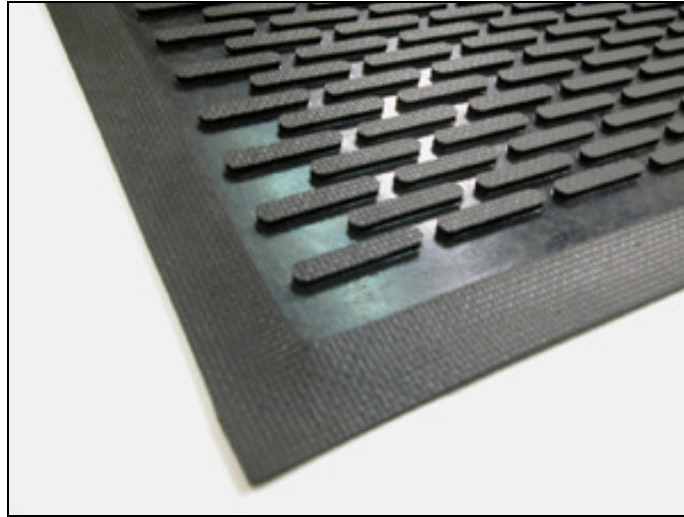

Scraper Rubber Mats

Scraper Rubber Mats are heavy-duty, durable rubber mats, designed with a low 1/4" profile for low door clearance and cart traffic.

- Raised oval design across floor mat surface works hard to scrape shoes clean and provide for traction even when wet.
- Dirt and debris is held within the trenches of the rubber floor mat.
- Constructed of 100% skid-resistant Nitrile rubber, not affected by grease or oil.
- A heavy-duty rubber mat designed for high-traffic, outdoor areas
- This rubber floor mat is easy to clean, simply sweep or hose off and dry.
- Available with drainage holes for high moisture/outdoor areas.
- Also available with Silicon Carbide Grit surface for added traction.

Item No: ERS

Standard Sizes (Approximate)

Size	Qty. 1	Qty. 2-10	Qty. 11-25	Qty. 26+
2.5' x 3'	\$29.72	\$28.33	\$27.50	\$26.95
3' x 5'	\$52.92	\$50.47	\$48.01	\$46.03
3' x 10'	\$106.84	\$104.95	\$102.01	\$99.06
4' x 6'	\$85.28	\$83.37	\$81.02	\$79.45
4' x 8'	\$144.86	\$141.82	\$139.79	\$137.77
6' x 6'	\$177.40	\$174.53	\$171.01	\$168.66
6' x 8'	\$184.62	\$181.49	\$178.01	\$175.36
3' x 5' w/ Drain Holes	\$56.92	\$55.96	\$53.40	\$52.88
3' x 5' w/ Grit Surface	\$141.60	\$139.24	\$136.20	\$134.12

Standard Colors

Black