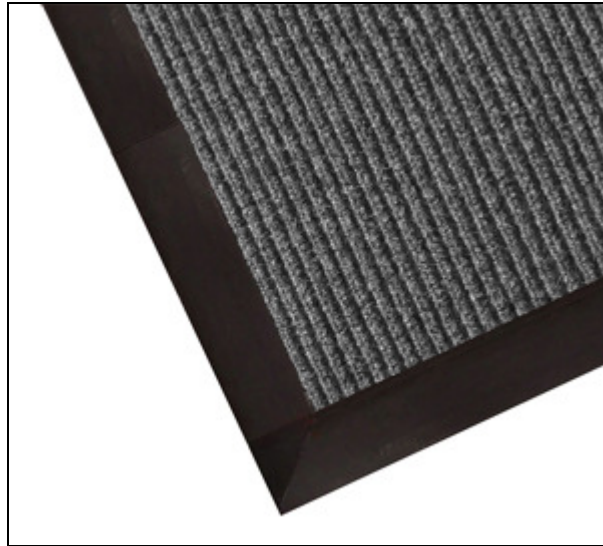

## Super Ribbed Entrance Mats

Super Ribbed Mats are heavy-duty entrance mats, ideal for high-traffic areas. Constructed of coarse, polypropylene fibers, these door mats have a dense face weight, made for extended use.

- High-low surface texture aggressively brushes and scrapes shoes to remove dirt, debris and moisture.
- The coarse, solution dyed fibers effectively clean shoes and mask the appearance of walking patterns.
- UV-stabilizers make these ridge mats highly resistant to fading and allow them to dry fast compared to natural fibers.
- These floor mats offer a commercial-grade rubber backing and heavy-duty rubber borders.