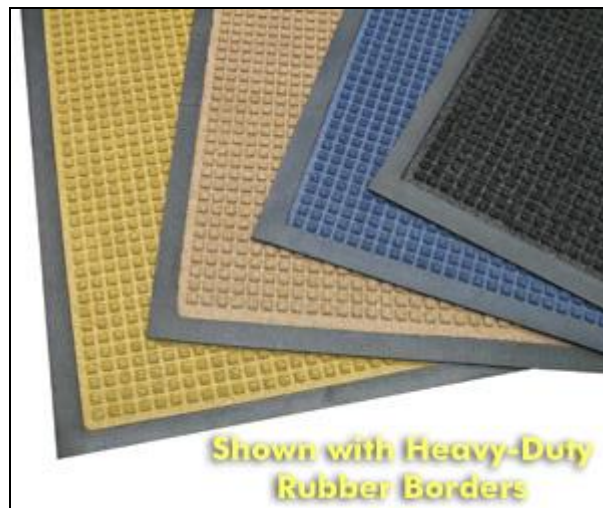

Super Soaker Entrance Mats

Super Soaker Mats are attractive yet functional, commercial-grade entrance floor mats. Thanks to the mats high/low "waffle" surface top, these Super Soaker entrance mats effectively scrape shoes and boots clean from dirt, debris and water.

- The Super Soaker floor mats have a sturdy water-dam border that can hold up to 1.5 gallons of rainwater/snow per square yard.
- Super Soaker doormats are produced with a strong, non-staining rubber border that prevents dirt and water from running off the sides and is also not a tripping hazard.
- The Super Soaker mat's surface is manufactured from an anti-static polypropylene that is quick to dry and will not rot or fade with UV sunlight exposure, making these floor mats perfect entry mats for both interior or exterior environments.
- To effectively clean Super Soaker Mats shake them out, vacuum them, or hose the mats down and hang dry.