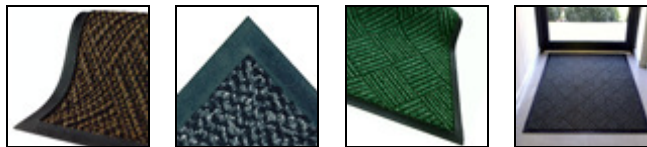

Waterhog Diamond Cord Entrance Mats

Waterhog Diamond Cord Mats are the most aggressive door mats in the industry. Due to their diamond pattern, these entrance floor mats are very effective at scraping shoes clean of dirt, debris and moisture. Waterhog mats also features a water dam border that can hold up to 1.5 gallons/square yard of water.

- The surface of the Waterhog floor mats are constructed from an anti-static polypropylene material which will dry quickly and will not fade nor rot, making the Waterhog Diamond Cord a perfect floor mat for both indoor or outdoor applications.
- To clean the Waterhog door mats, simply use a vacuum, extraction cleaning methods, or hose off and hang dry.
- Waterhog Diamond Cord Mats are now made with 20% recycled content.