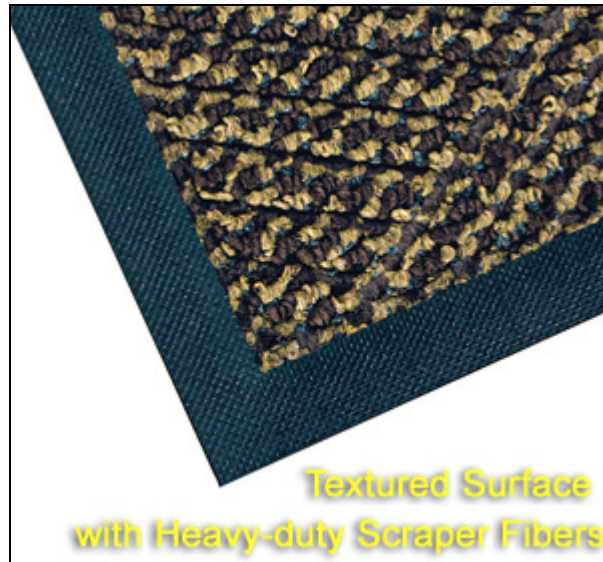

Waterhog Diamond Cord Entrance Mats

Waterhog Diamond Cord Mats are the most aggressive door mats in the industry. Due to their diamond pattern, these entrance floor mats are very effective at scraping shoes clean of dirt, debris and moisture. Waterhog mats also features a water dam border that can hold up to 1.5 gallons/square yard of water.

- The surface of the Waterhog floor mats are constructed from an anti-static polypropylene material which will dry quickly and will not fade nor rot, making the Waterhog Diamond Cord a perfect floor mat for both indoor or outdoor applications.
- To clean the Waterhog door mats, simply use a vacuum, extraction cleaning methods, or hose off and hang dry.
- Waterhog Diamond Cord Mats are now made with 20% recycled content.

Standard Colors

Charcoal Cord

Grey Cord

Brown Cord

Green Cord