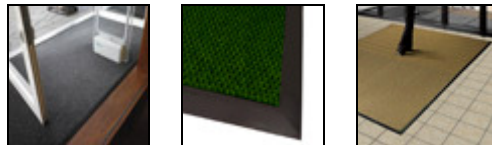

AMERICAN FLOOR MATS walk well

152 Rollins Avenue #102
Rockville, MD 20852
800-762-9010
240-780-3309 (f)
www.americanfloormats.com

Waterhog ECO Berber Entrance Roll Mats

Waterhog ECO Berber Mats offer a hobnail pattern, which aggressively scrapes grit, grime and moisture off shoes. The surface of these Waterhog Berber entrance mats is made with an anti-static polypropylene material that quickly dries and will not fade nor rot, making it a perfect ECO floor mat for indoor or outdoor areas.

- Waterhog eco berber mats have a crush-resistant surface for maximum mat performance & prolonged appearance.
- Versatile eco berber "roll good" construction allows for flexibility; great for large entrance areas and custom cuts.
- Easily clean these waterhog berber mats: simply vacuum, use extraction cleaning methods, or hose off and hang dry.
- NOTE: Because these are roll goods, the traditional rubber border is not included in the price for custom sizes but is highly recommended for all NON-RECESSED applications and is included for standard size mats. Please calculate the total linear footage and include the rubber border edging as part of your order. Please call us with any questions or for help calculating this amount.