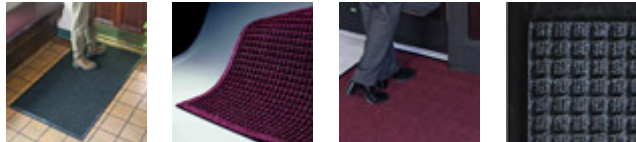

Waterhog ECO Elite Entrance Mats

Waterhog Mats are the most popular entrance mats in the industry. Due to their raised chevron design, these mats are extremely aggressive in scraping shoes clean of all grit, grime and water. The Waterhog mat also features a water dam border that holds up to 1.5 gallons of water per square yard. The surface is constructed from an anti-static polypropylene fabric that dries quickly and will not fade or rot, making it a perfect floor mat for indoor or outdoor applications. These mats are rubber backed and bordered, providing for extended life. To clean, simply use vacuum, extraction cleaning methods, or hose off and hang to dry.

Our New Waterhog ECO Line is made from 100% recycled PET post-consumer recycled fiber reclaimed from drink bottles and 15% post-consumer recycled tires

35", 45" and 70" widths available up to 60' Lengths