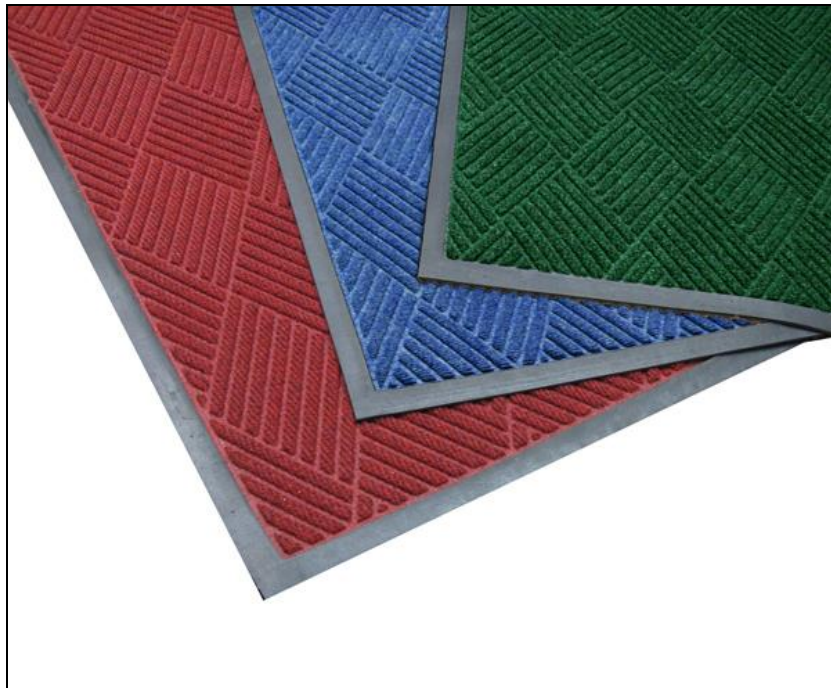

## Waterhog Elevator Mats

Waterhog Elevator Mats are heavy-duty floor mats for all applications. This waterhog elevator floor mat has a unique diamond ridge design which effectively removes dirt and water from shoes. The water dam border on this waterhog mat holds water within its trenches and off of the floor.

- The rubber-reinforced surface, borders and backing give these waterhog elevator mats ultimate strength.
- Anti-static, polypropylene surface of this elevator floor mat dries quickly and will not fade or rot.
- Ideal waterhog floor mats for moderate to heavy-traffic, indoor / outdoor areas.
- Clean these elevator mats by simply vacuuming, extraction cleaning methods, or hose off and hang to dry.

### Available Colors

Charcoal

Black Smoke

Dark Brown

Chestnut Brown

Mid Brown

Red Black

Maroon