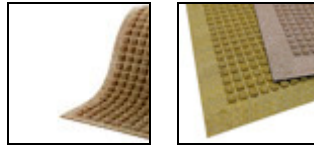

## Waterhog Fashion Drainable Entrance Mats

Waterhog Fashion Drainable Mats are ideal for exposed outdoor applications where water drainage is an issue. Water can simply drain right off the sloped fabric borders and thus not collect on the mat. Due to their raised square or "waffle" like pattern, these entrance floor mats are very aggressive in scraping shoes clean of dirt, debris and water.

- Waterhog Drainable Mats are available with a matching fabric border for a softer, less industrial look.
- The surface of these Waterhog door mats are constructed from an anti-static polypropylene material which will dry quickly and will not fade nor rot, making the Waterhog Fashion Drainage Mat a perfect floor mat for both outdoor areas.
- To clean your Waterhog mat, simply use a vacuum, extraction cleaning methods, or hose off and hang dry.
- Waterhog Fashion Mats are now made with 20% recycled content.