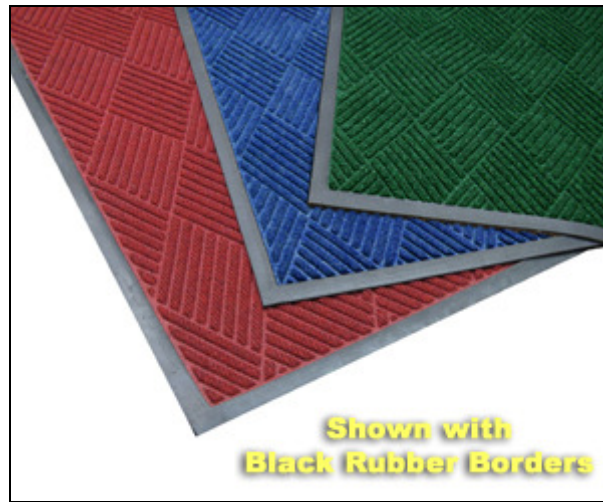

## Waterhog Premier Entrance Mats

Waterhog Premier Entrance Mats are heavy-duty floor mats for all applications. This waterhog entrance floor mat has a unique diamond ridge design which effectively removes dirt and water from shoes. The water dam border on this waterhog entrance mat holds water within its trenches and off of the floor.

- The rubber-reinforced surface, borders and backing give these waterhog mats ultimate strength.
- Surface of waterhog floor mat is an anti-static polypropylene fabric that dries quickly and will not fade or rot.
- Ideal waterhog entrance mats for both indoor and outdoor use.
- Clean waterhog floor mats by simply vacuuming, extraction cleaning methods, or hose off and hang to dry.

Call for Larger Sizes

**Available Colors**

Charcoal

Black Smoke

Dark Brown

Chestnut Brown

Mid Brown

Red Black