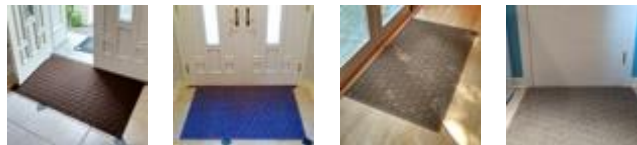

## Waterhog Windmill Entry Mats

Waterhog Windmill Entry Mats boast a repeating windmill surface pattern which brightens up any entrance while helping to clean shoes. These waterhog mats offer a raised surface design to scrape off dirt and debris as well as wipe away water.

- The Waterhog Windmill Entry Mat also features a sturdy, water-dam border around the perimeter that can contain up to 1.5 gallons/square yard of water to help keep the surrounding floors safe & dry.
- The surface of these Waterhog Windmill Entry Mats are constructed from a quick drying, anti-static polypropylene that is stain, fade and mildew resistant, which makes the Waterhog Windmill Mat a perfect floor mat for both inside and outdoor locations.
- To clean these Waterhog mats, simply vacuum, hose off and allow to air dry.
- Waterhog Windmill Entry Mats are now made with 20% recycled content.